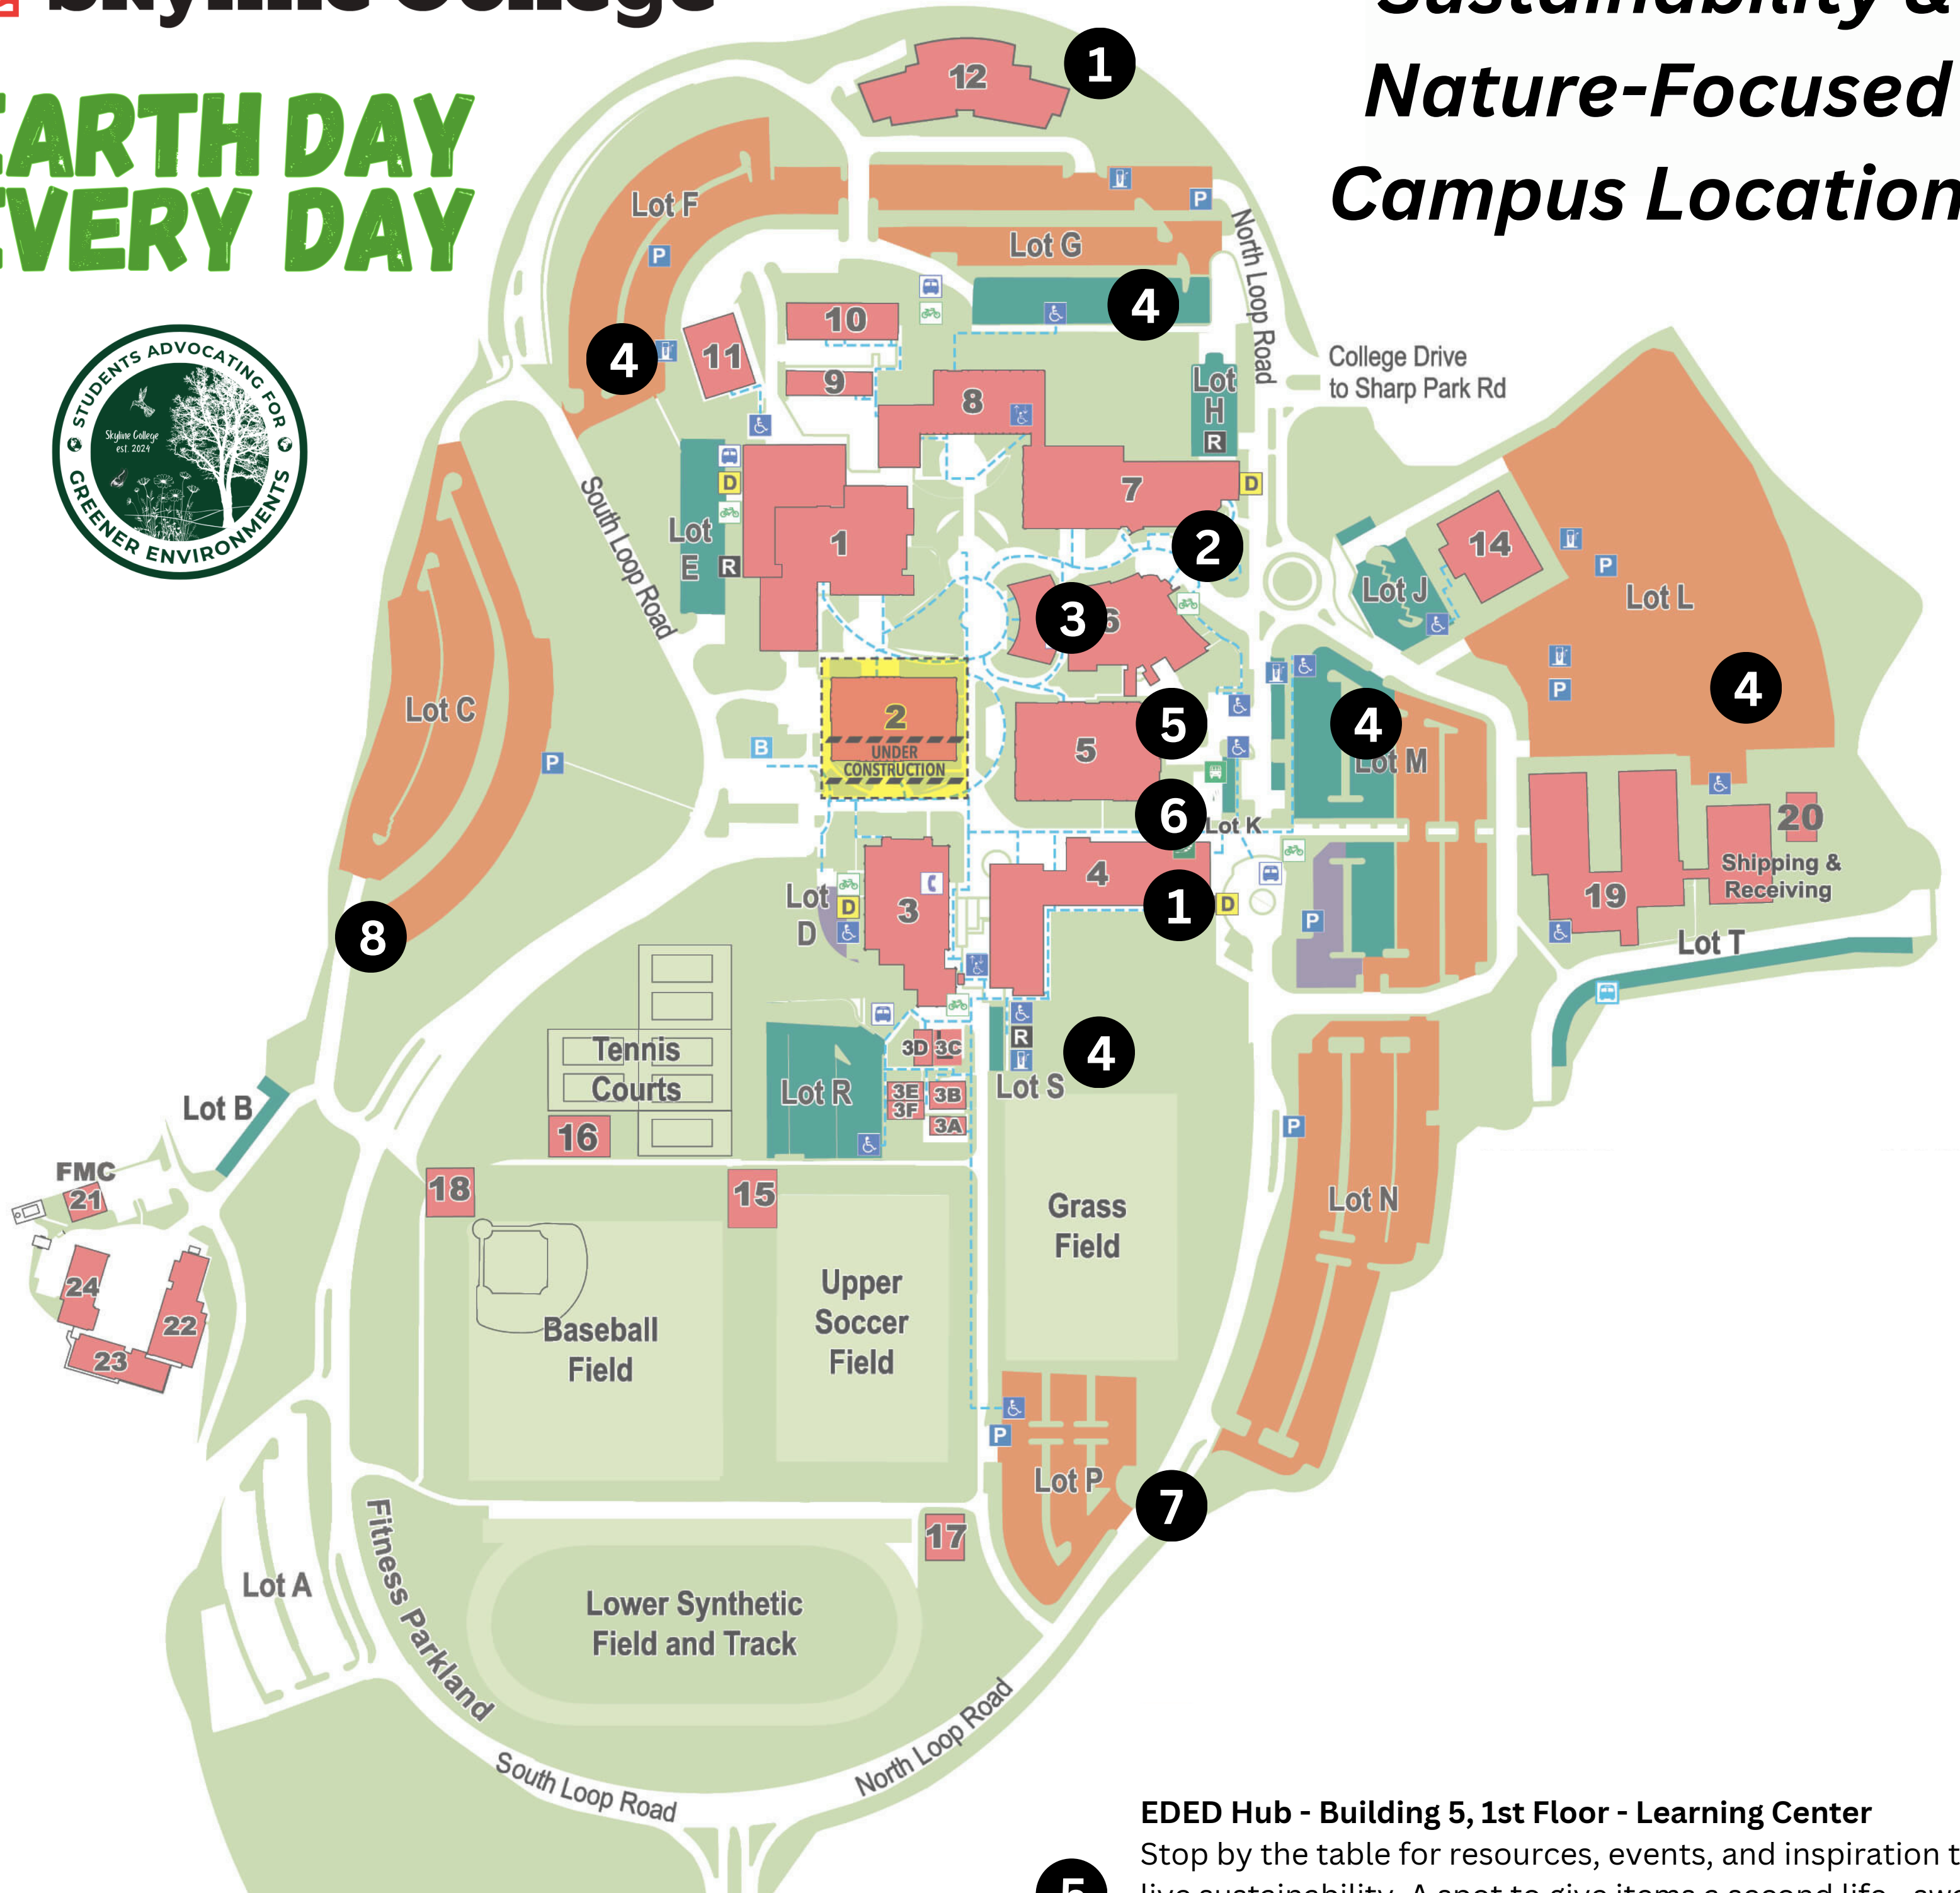

EARTH DAY EVERY DAY

Sustainability & Nature-Focused Campus Locations

- 1 LEED Gold Certified Buildings - Building 12 & 4**
B12 uses geothermal underground piping that relies on the earth's temperature to provide heating and cooling! B4 uses a combination of high-efficiency glazing (glass), lighting and occupant sensing controls, and an improved thermal envelope to maximize energy efficiency!
- 2 Garden Sphere & Worm Bin - Building 7, 3rd Floor**
Visit this revitalized indoor green oasis, a symbol of sustainability and collaboration.
- 3 Bad Battery Bin - Bookstore - Building 6**
Bring your old or dead batteries to the Skyline College bookstore and to safely dispose of your items. Bring small items no larger than a laptop to the Earth Day Every Day hub in Building 5 (Learning Center).
- 4 EV Charging Stations - Lot F, G, L, M, S**
Charge your EV up to four hours for free with SMCCD credentials and the Blink App. Please note, there are additional charges after 4 hours

- 5 EDED Hub - Building 5, 1st Floor - Learning Center**
Stop by the table for resources, events, and inspiration to live sustainability. A spot to give items a second life - swap, share, and reduce waste. The **Students Advocating for Greener Environments** - Skyline College's student club also meets twice a month to connect, engage and plan for events and activities here.
- 6 Library Sustainability Nook - Building 5, 2nd Floor**
A cozy space featuring a curated selection of books on environmental science and sustainability to inspire eco-friendly thinking.
- 7 Pollinator Paradise - Lot P**
Celebrate the blooming pollinator-friendly flowers that support local bees and butterflies!
- 8 Notch Trail / Sweeney Ridge Trailhead - GGNRA**
Begin your adventure into scenic trails, enjoy the natural beauty, and contribute to a cleaner environment by picking up trash along the way.