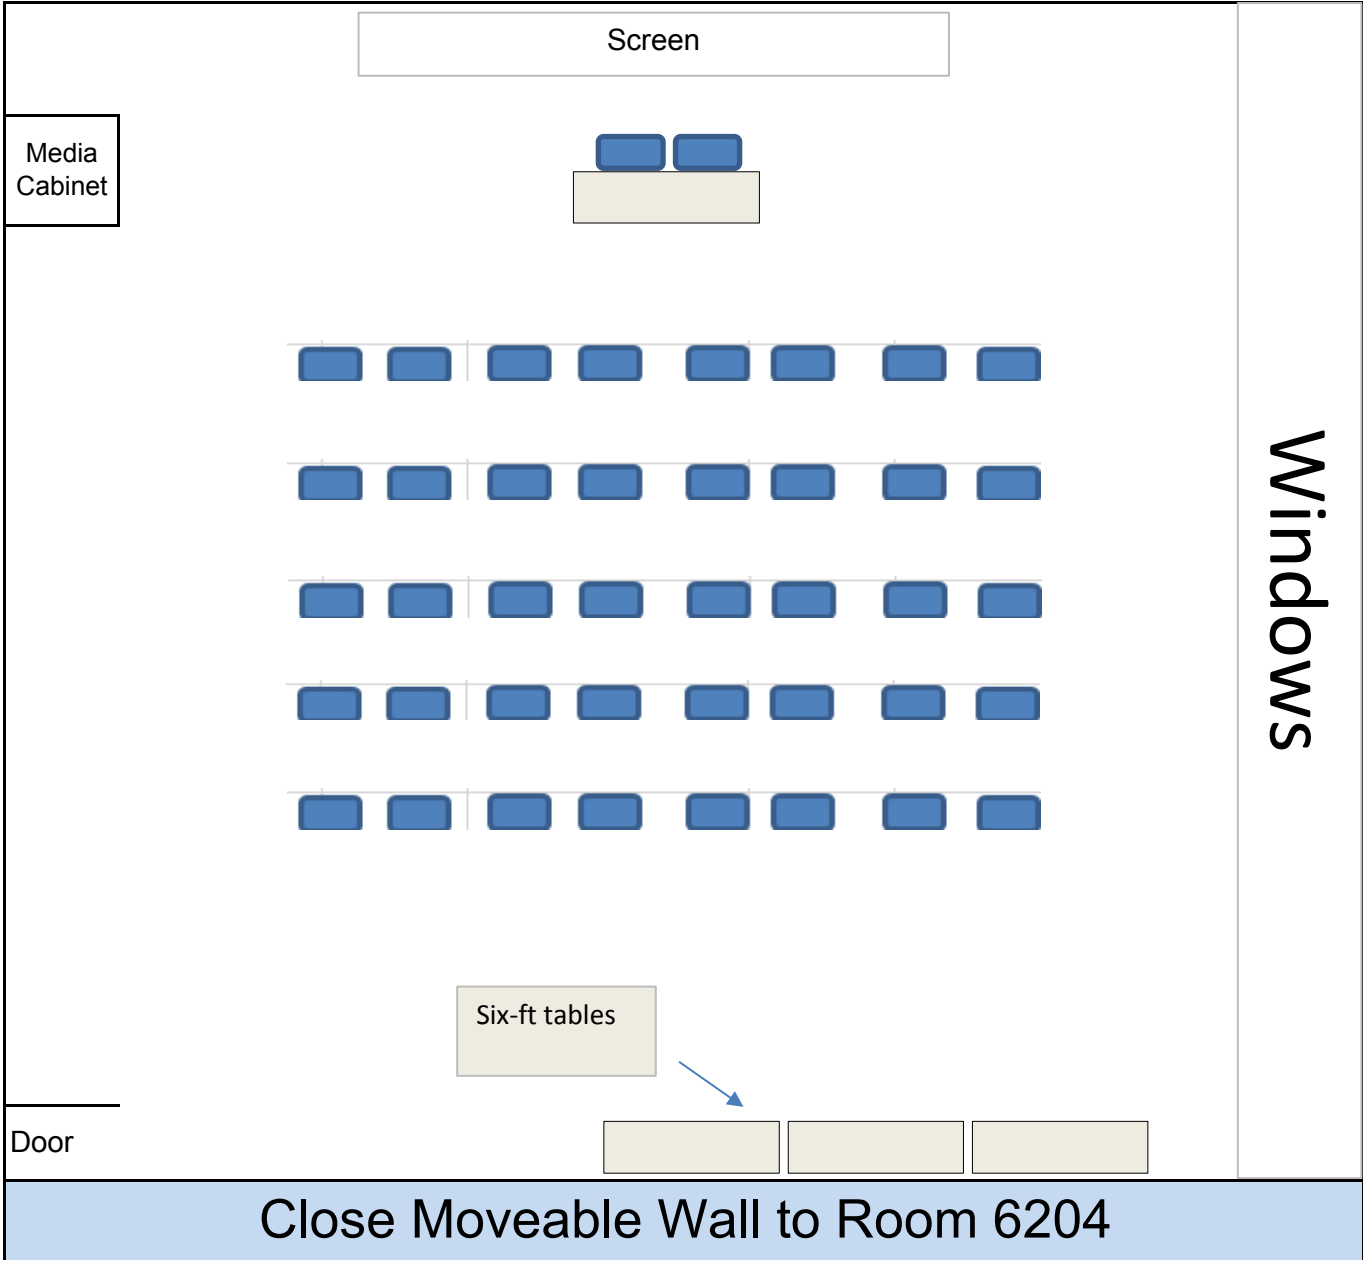

Room 6206
Theater Style for 38
Total Room Capacity: 38

Room 6206

Estimated Setup Cost: One staff, two hours x \$54 each, \$108. Evening and weekend events require additional charges for standby custodial, possible resetting, media support and public safety.