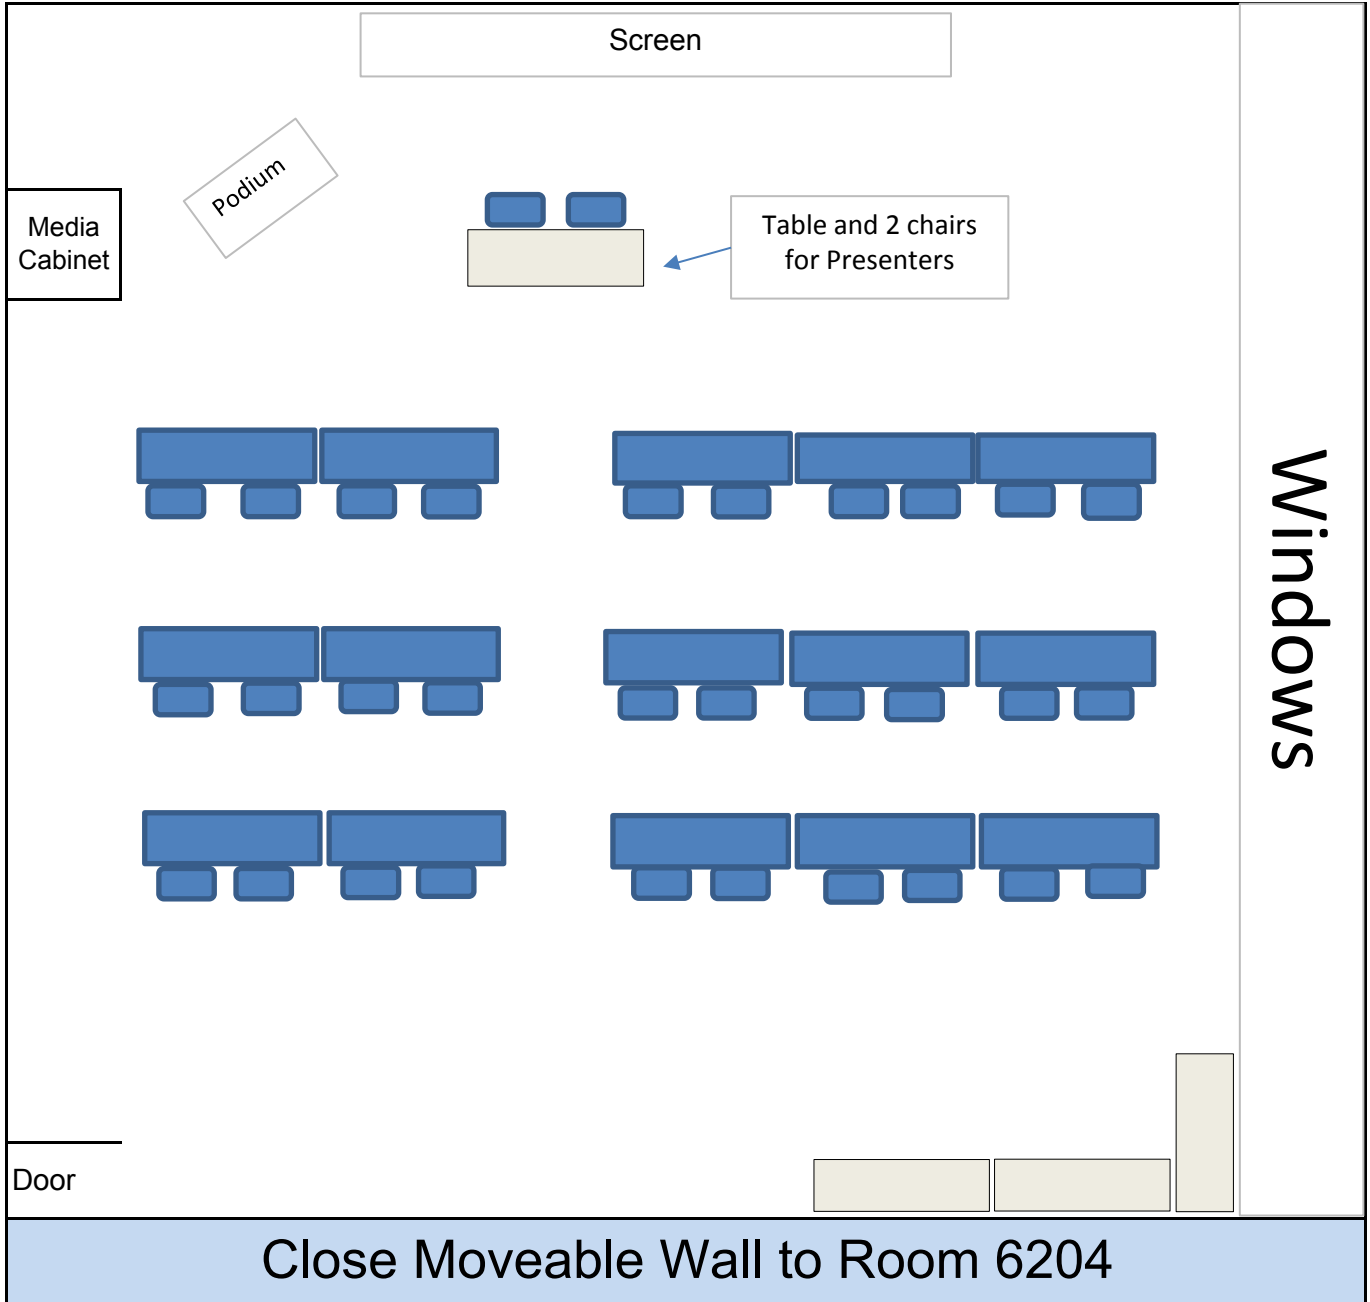

Room 6206  
Classroom Style for 30 people

## Room 6206

Estimated Setup Cost: One staff, two hours x \$54 each, \$108. Evening and weekend events require additional charges for standby custodial, possible resetting, media support and public safety.