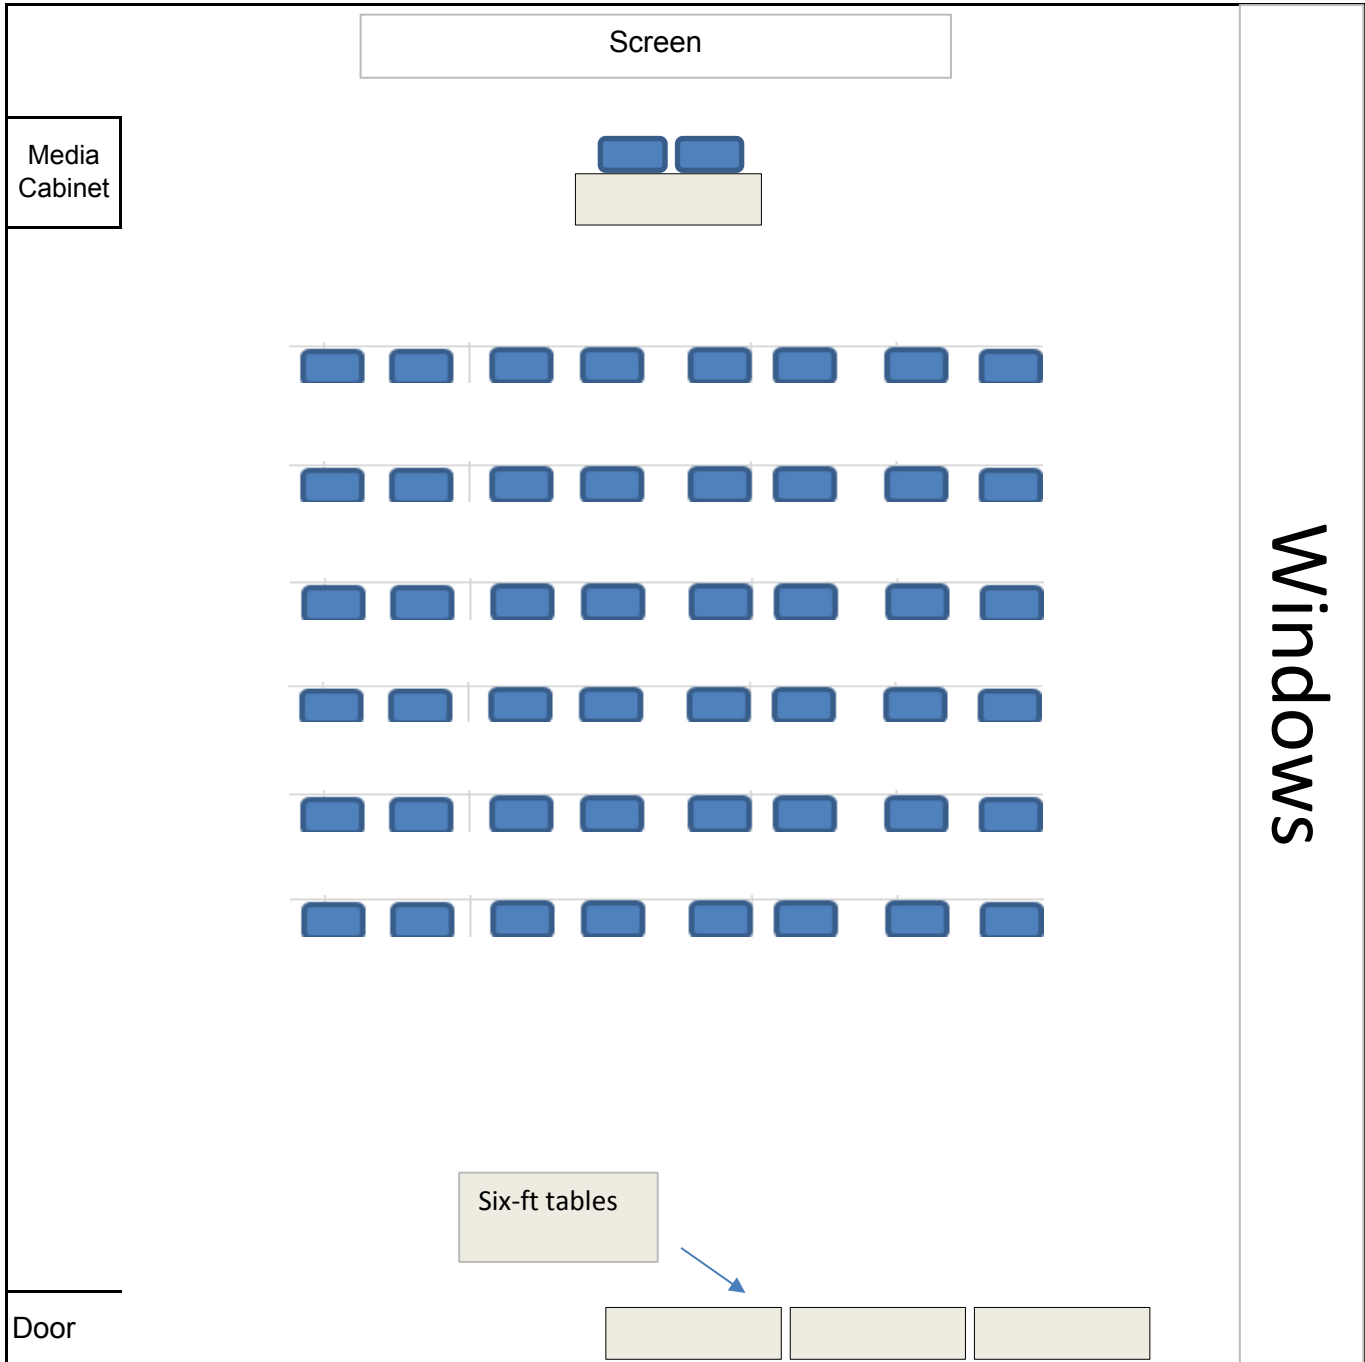

Rooms 6204-6206
Theater Style for 48
Total Room Capacity: 60

Rooms 6204-6206

Close Moveable Wall to Room 6202

Estimated Setup Cost: One staff, two hours x \$54 each, \$108. Evening and weekend events require additional charges for standby custodial, possible resetting, media support and public safety.