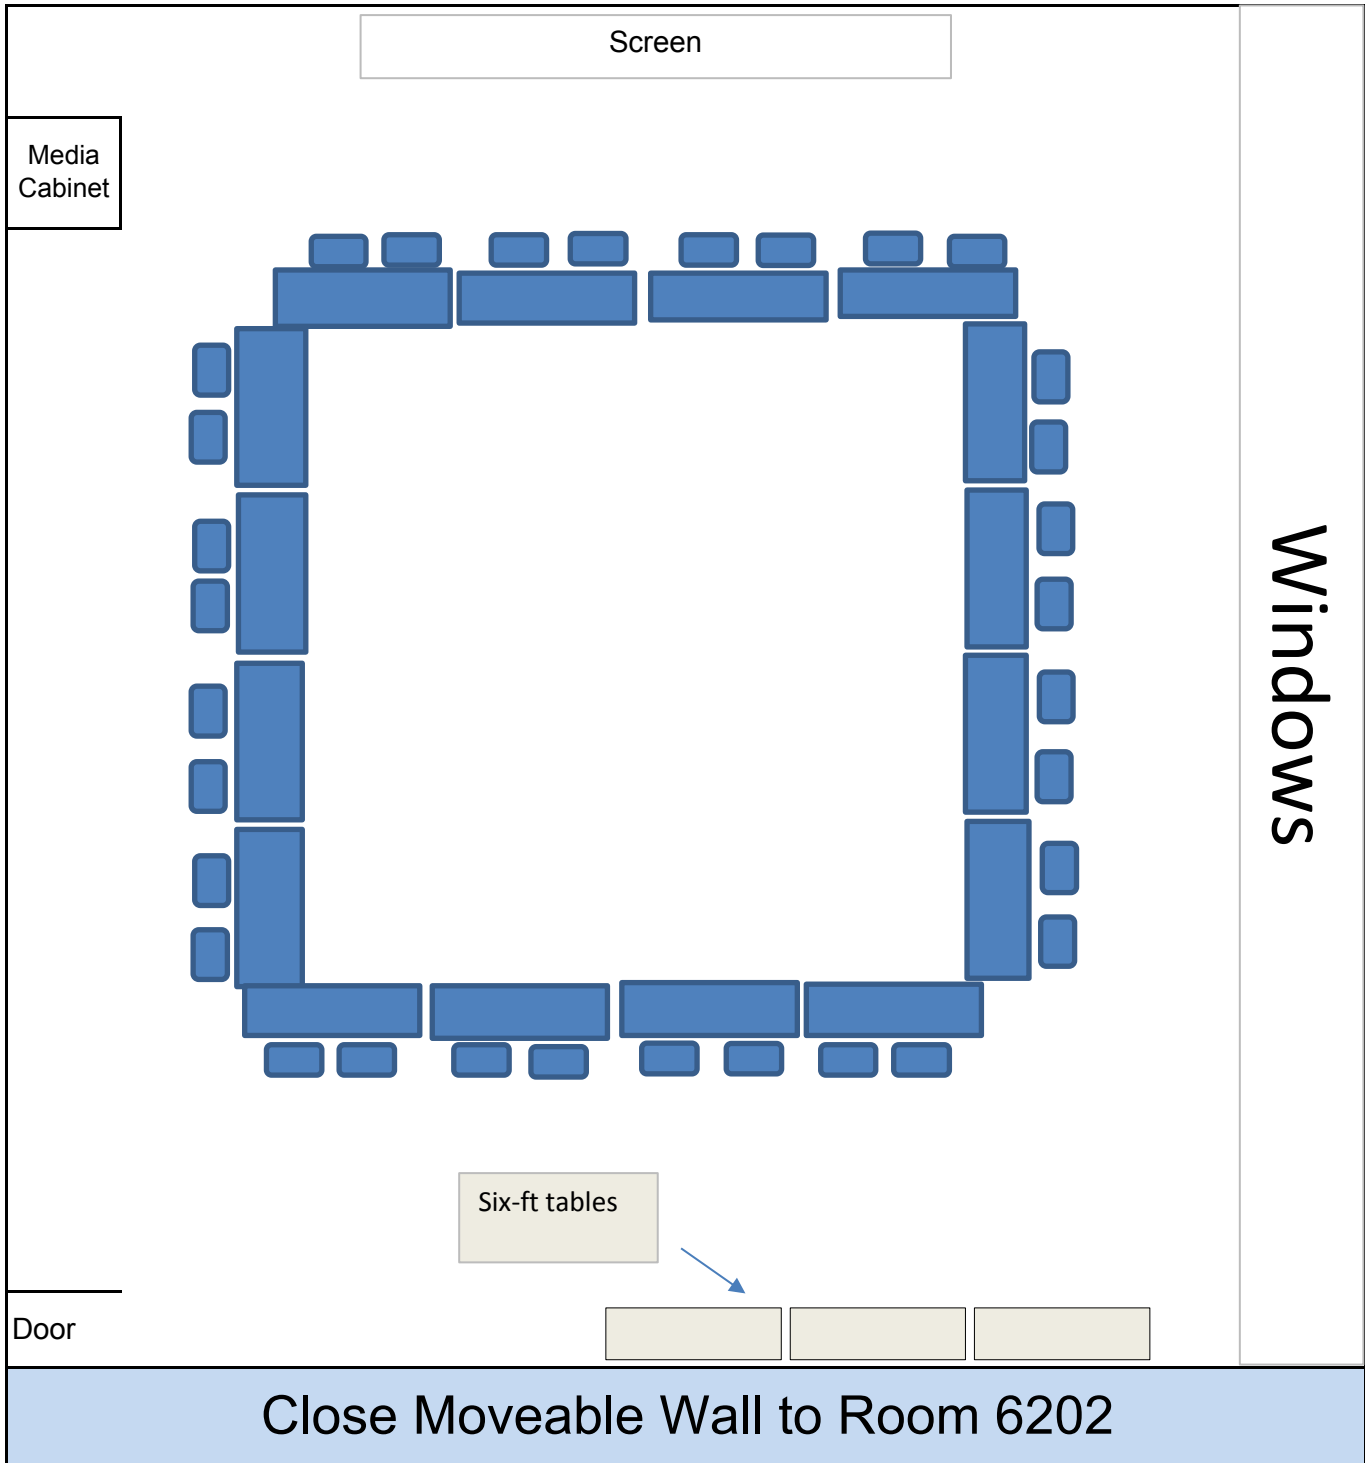

Rooms 6204-6206  
Open Square for 32  
Total Room Capacity: 60

## Rooms 6204-6206

Estimated Setup Cost: One staff, two hours x \$54 each, \$108. Evening and weekend events require additional charges for standby custodial, possible resetting, media support and public safety.