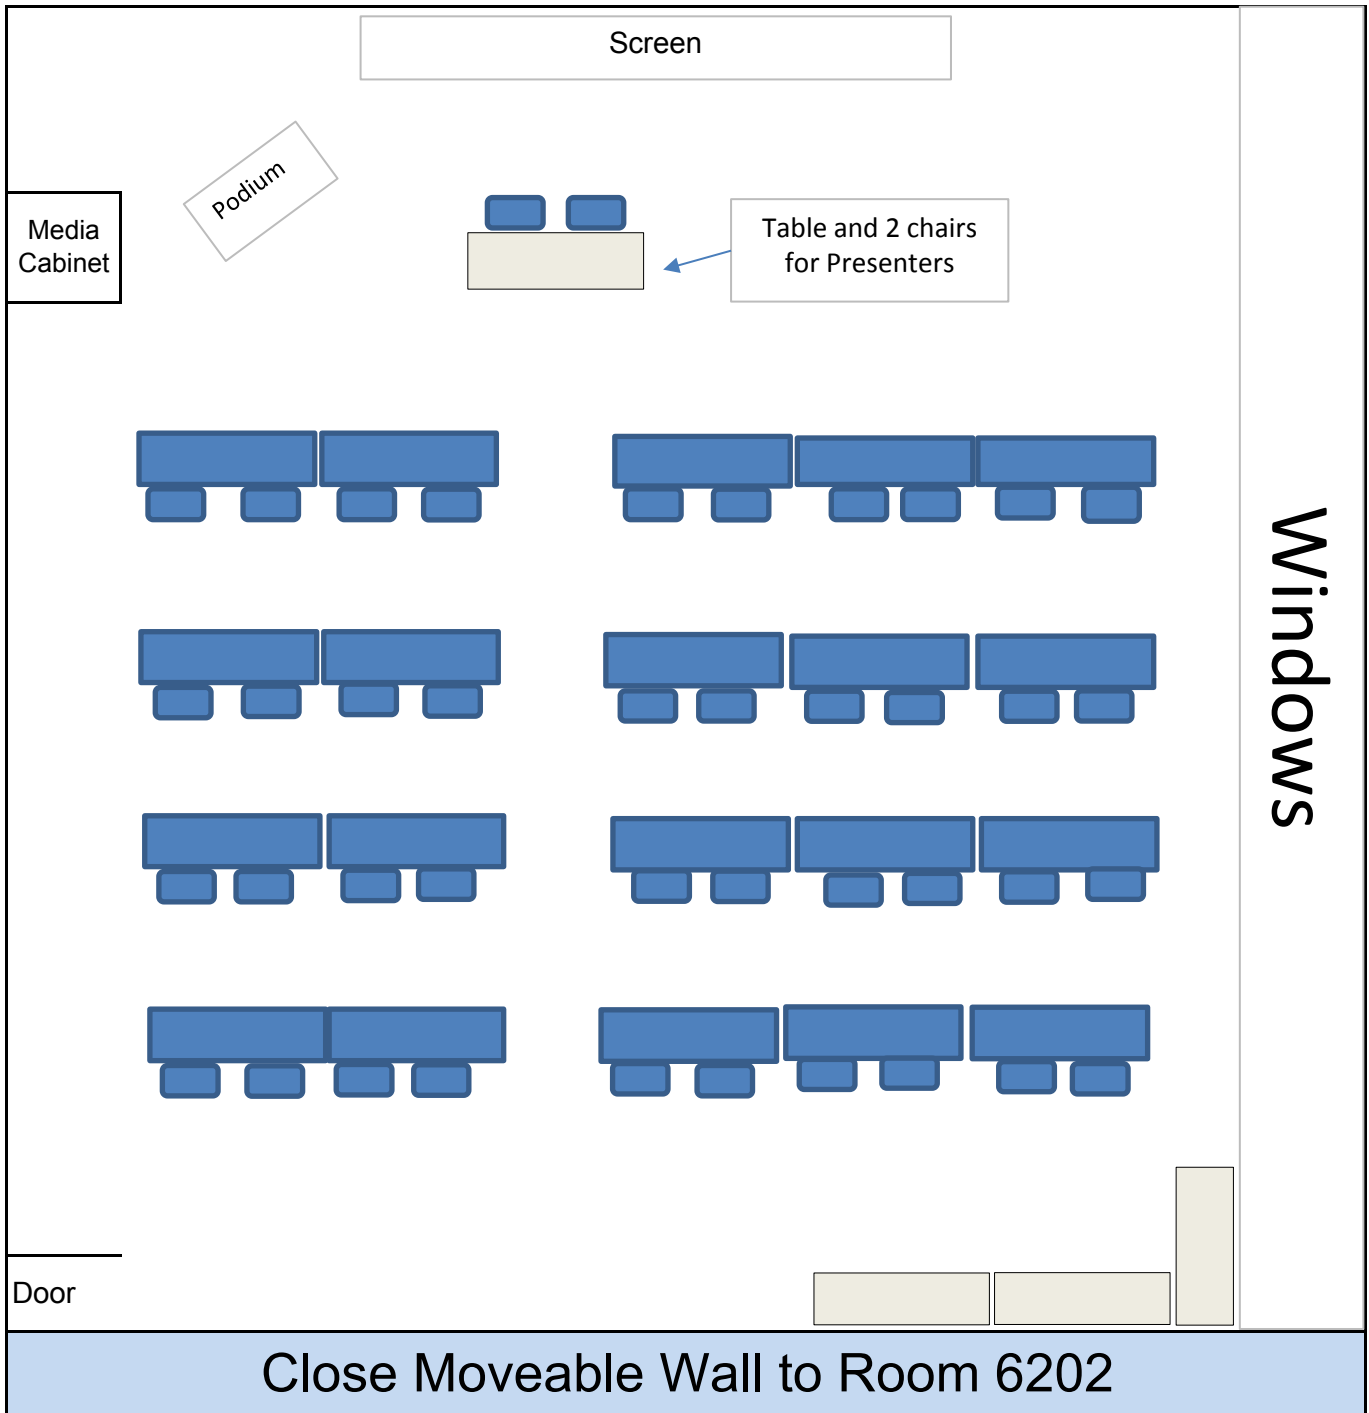

Room 6204-6206  
Classroom Style for 40 people

## Rooms 6204-6206

Estimated Setup Cost: One staff, two hours x \$54 each, \$108. Evening and weekend events require additional charges for standby custodial, possible resetting, media support and public safety.