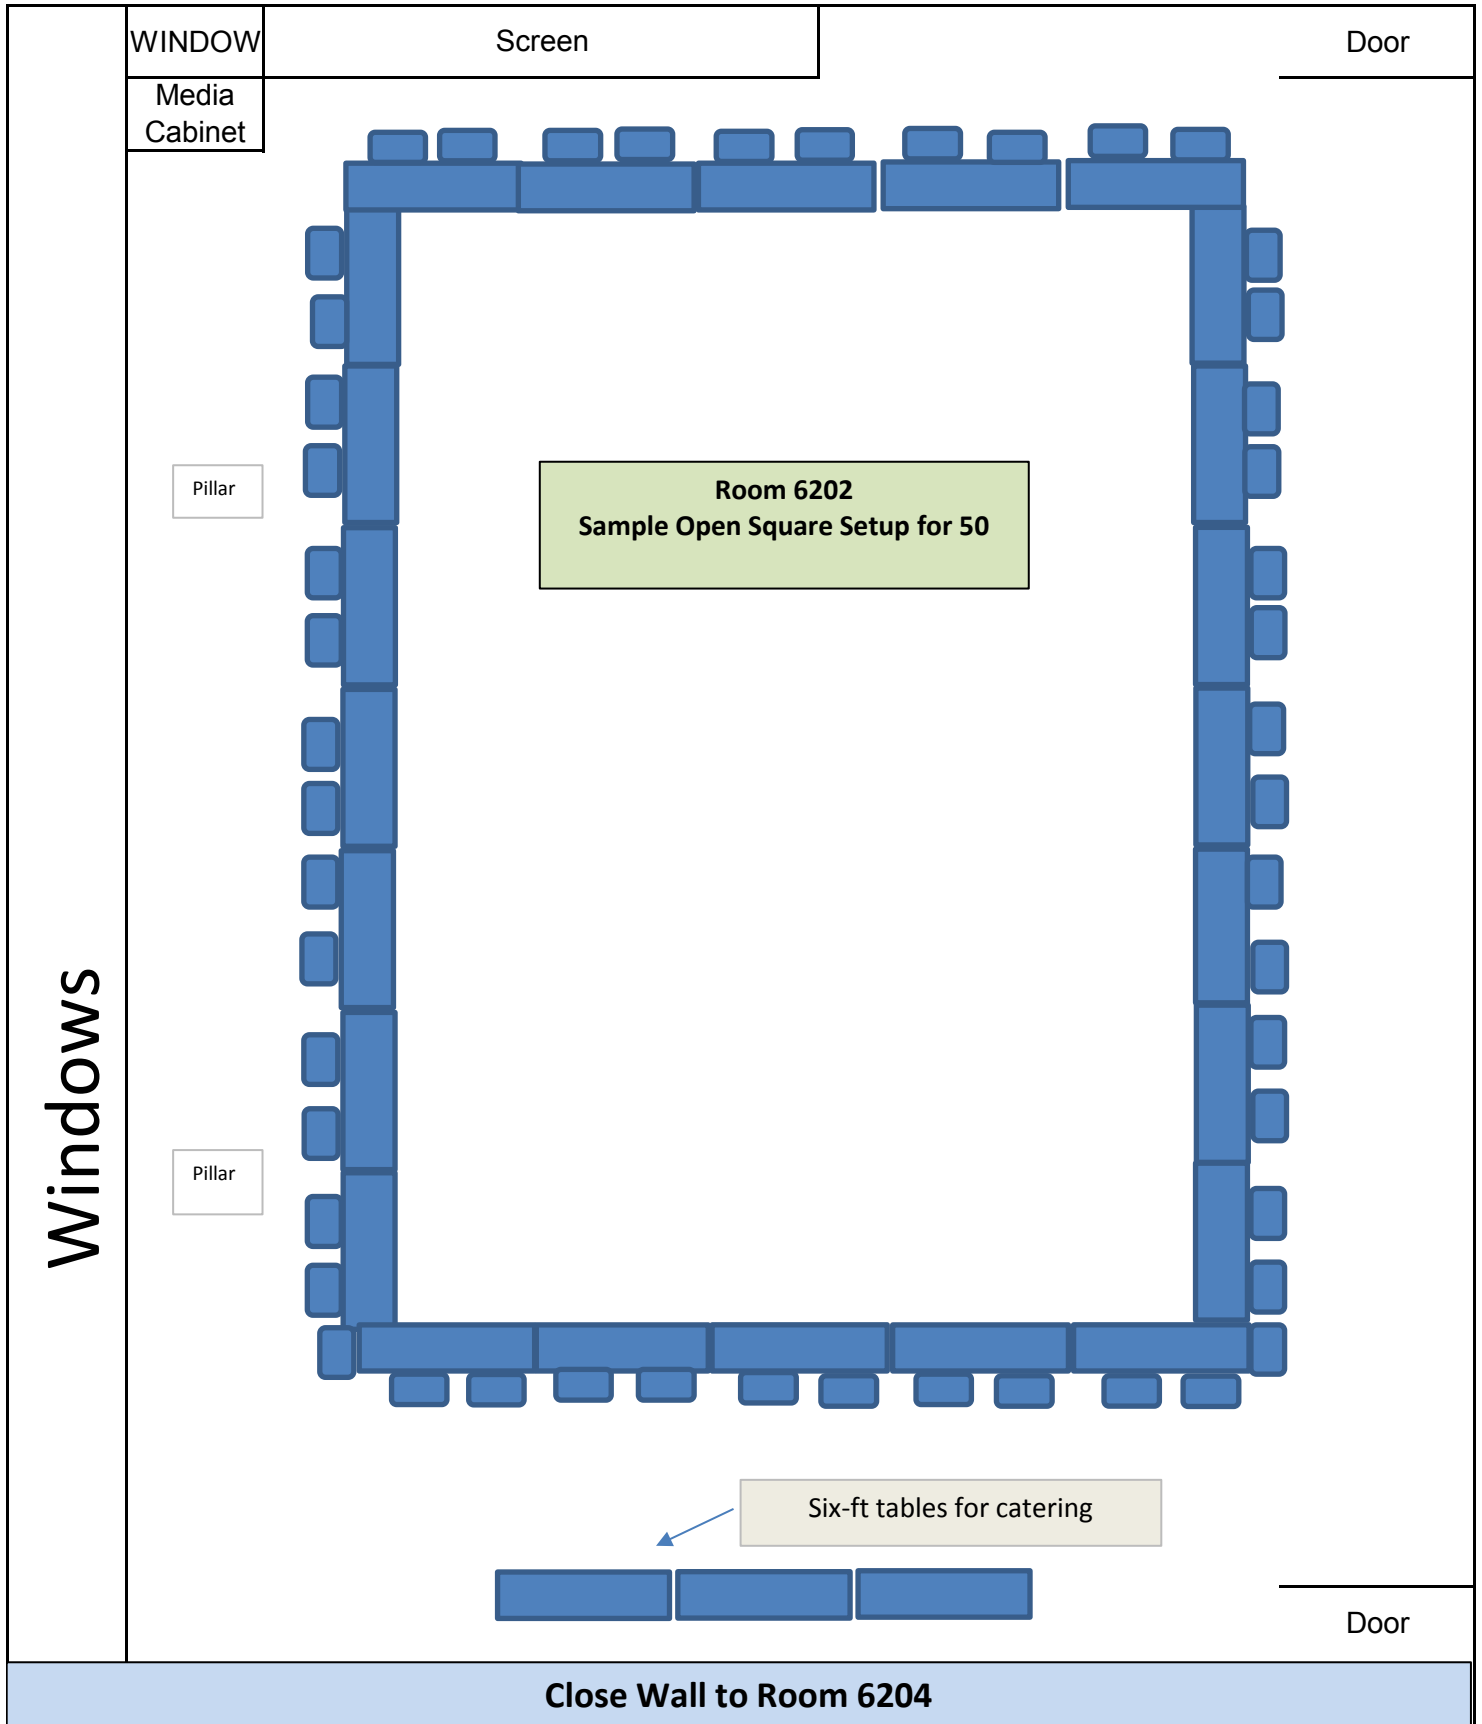

Room 6202

Estimated Setup Cost: Two staff, two hours x \$54 each, \$216. Evening and weekend events require additional charges for standby custodial, possible resetting, media support and public safety.