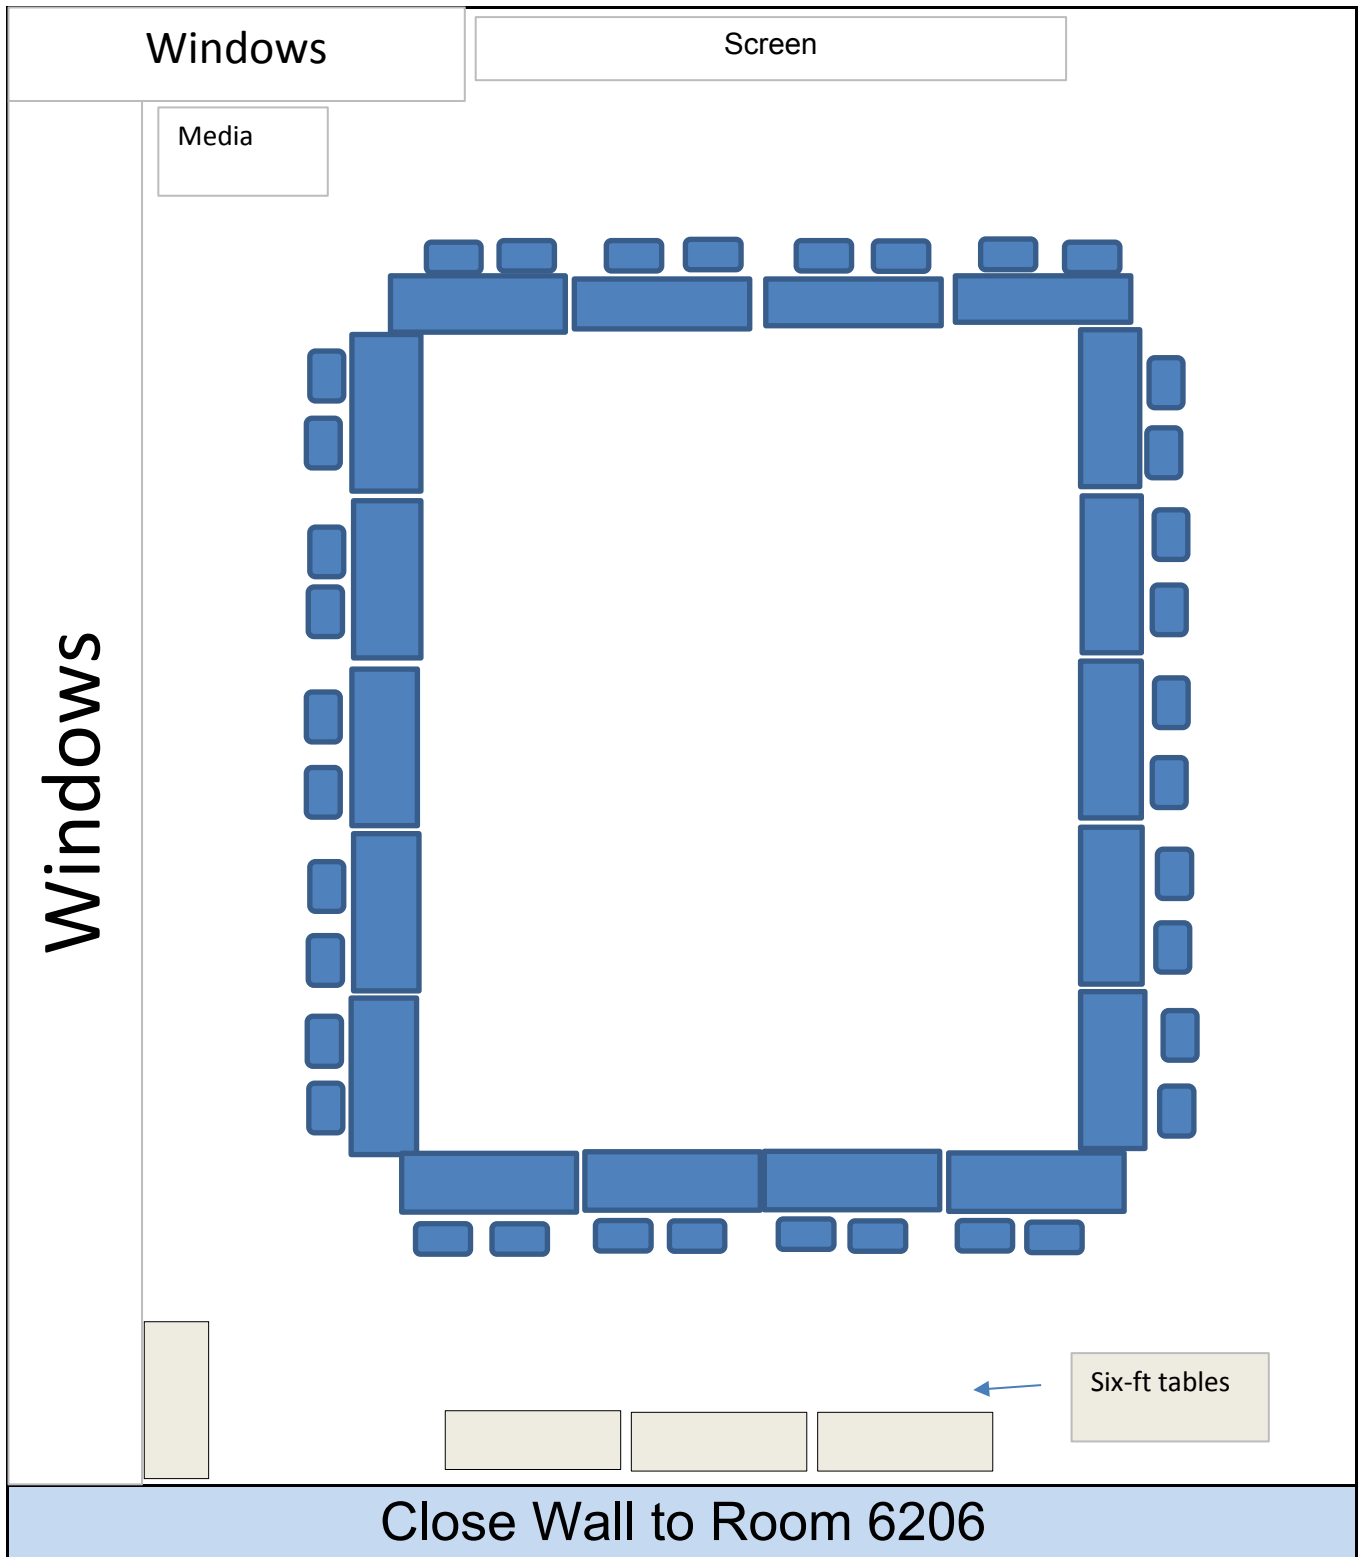

Rooms 6202-6204
Open Square Setup for 38 people
Total Room Capacity: 112

Rooms 6202-6204

Estimated Setup Cost: Two staff, two hours x \$54 each, \$216.
Evening and weekend events require additional charges for standby custodial, possible resetting, media support and public safety.