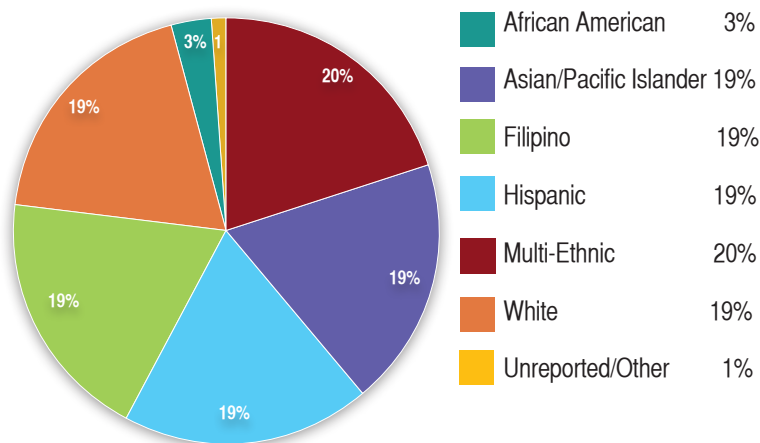

RACE/ETHNICITY

Transfers to CSU/UC

TRANSFERS FROM 2004-05 TO 2014-15:

- 3,982 students transferred to the CSU system (primarily San Francisco, San Jose and East Bay)
- 947 to the UC system (primarily Berkeley and Davis)

Degrees/Certificates Awarded 2014/15

AA/AS Degrees	832
Certificates	546

Fall 2015 - Student Demographics