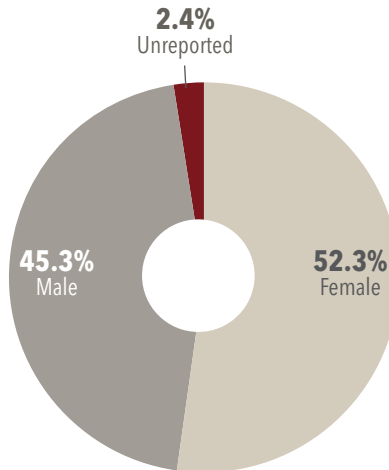

Skyline
COLLEGE
ACHIEVE

FACT SHEET

2018-2019

Skyline College is committed to developing culturally rich and globally informed educational opportunities for an annual population of over 16,000 students. Students can choose from over 95 degree and certificate programs to achieve their educational goals in an affordable and supportive environment. Key transfer agreements set with a wide range of public and private colleges including UC Berkeley, UCLA, UC Davis and San Francisco State University make Skyline College a top destination for students working to transfer to a four-year college or university.

CURRICULUM

- **36 Associate Degree programs**
  - 24 Associate Degrees for transfer
- **62 Certificate programs**
- **1 Bachelor's Degree program**
- **Honors Transfer Program**
- **Learning Communities:**
  - **SCIENCE & HEALTH** - Allied Health, Automotive, Bio Bridge, Engineering & Technology Scholars;
  - **ARTS & CULTURE** - ASTEP, CIPHER, Kababayan, PACE, Puente;
  - **PUBLIC SERVICE** - Teacher Track, First Year Experience, Legal Careers, Social Justice League

FALL 2018 STUDENT DEMOGRAPHICS

ETHNICITY

GENDER

AGE

FALL 2018 ENROLLMENT

FULL TIME/PART TIME

9,393 Students (Total credit students)

1,244 First-time students

271 International students

8,004 Students in face-to-face courses

2,889 Students in online courses

684 Students in hybrid courses (online and in-person)

3,768 Daytime students

3,141 Evening students

2,496 Day and evening students