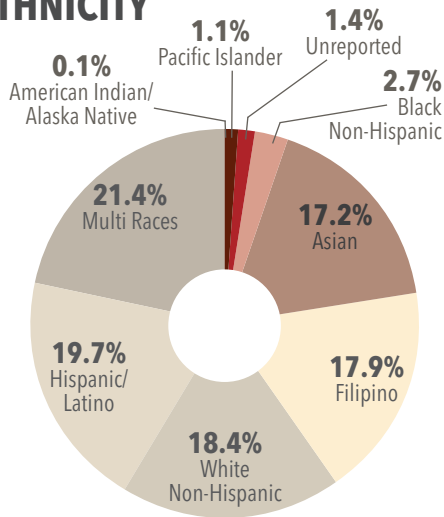

FALL 2018 STUDENT DEMOGRAPHICS

ETHNICITY