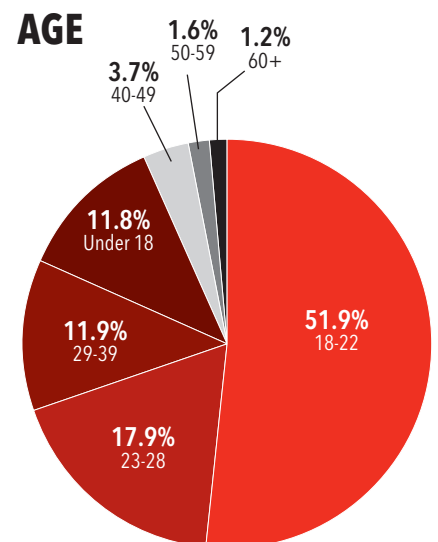

Skyline College is committed to developing culturally rich and globally informed educational opportunities for an annual population of over 16,000 students. Students can choose from over 100 degree and certificate programs to achieve their educational goals in an affordable and supportive environment. Key transfer agreements set with a wide range of public and private colleges including UC Berkeley, UCLA, UC Davis and San Francisco State University make Skyline College a top destination for students working to transfer to a four-year college or university.

CURRICULUM

- **33 Associate Degree programs**
- **28 Associate Degrees for transfer**
- **49 Certificate programs**
- **1 Bachelor's Degree program**
- **Honors Transfer Program**
- **Learning Communities:**
  - **Science, Technology & Health** - *Biology & Chemistry Scholars, Engineering & Technology Scholars*
  - **Arts, Languages & Communication** - *CIPHER, Kababayan, PACE, Puente, Umoja-ASTEP*
  - **Society & Education** - *Teacher Track, First Year Experience*

FALL 2022 STUDENT DEMOGRAPHICS