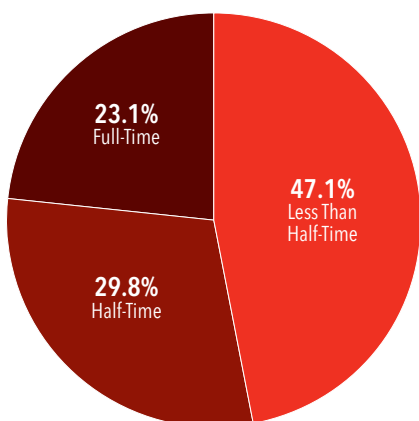

FALL 2022 ENROLLMENT

FULL TIME/PART TIME

7,472 Students (Total credit students)

1,149 First-time students

221 International students