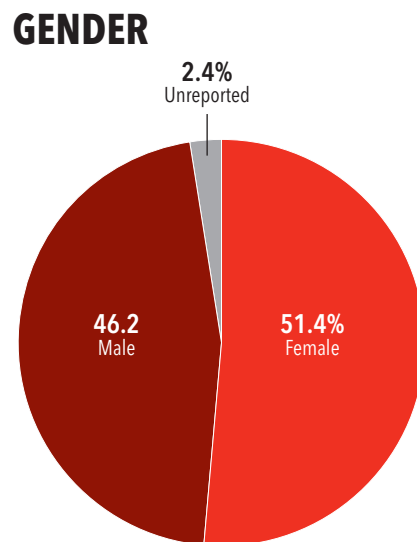

Skyline College is committed to developing culturally rich and globally informed educational opportunities for an annual population of over 16,000 students. Students can choose from over 100 degree and certificate programs to achieve their educational goals in an affordable and supportive environment. Key transfer agreements set with a wide range of public and private colleges including UC Berkeley, UCLA, UC Davis and San Francisco State University make Skyline College a top destination for students working to transfer to a four-year college or university.

CURRICULUM

- **33 Associate Degree programs**
- **28 Associate Degrees for transfer**
- **49 Certificate programs**
- **1 Bachelor's Degree program**
- **Honors Transfer Program**
- **Learning Communities:**
  - **Science, Technology & Health** - *Biology & Chemistry Scholars, Engineering & Technology Scholars*
  - **Arts, Languages & Communication** - *CIPHER, Kababayan, PACE, Puente, Umoja-ASTEP*
  - **Society & Education** - *Teacher Track, First Year Experience*

FALL 2022 STUDENT DEMOGRAPHICS