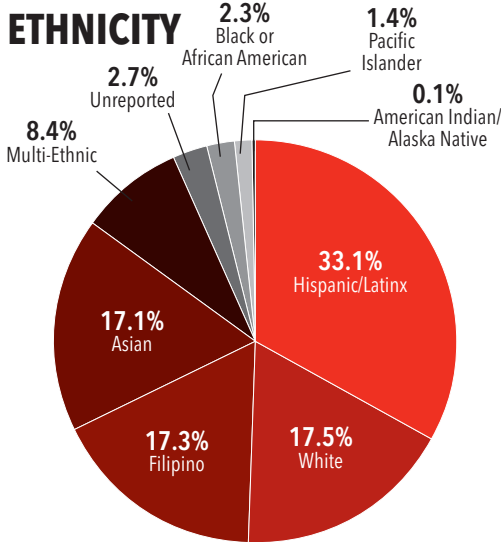

Skyline College is committed to developing culturally rich and globally informed educational opportunities for an annual population of over 16,000 students. Students can choose from over 100 degree and certificate programs to achieve their educational goals in an affordable and supportive environment. Key transfer agreements set with a wide range of public and private colleges including UC Berkeley, UCLA, UC Davis and San Francisco State University make Skyline College a top destination for students working to transfer to a four-year college or university.

CURRICULUM

- **33 Associate Degree programs**
- **28 Associate Degrees for transfer**
- **49 Certificate programs**
- **1 Bachelor's Degree program**
- **Honors Transfer Program**
- **Learning Communities:**
  - **Science, Technology & Health** - *Biology & Chemistry Scholars, Engineering & Technology Scholars*
  - **Arts, Languages & Communication** - *CIPHER, Kababayan, PACE, Puente, Umoja-ASTEP*
  - **Society & Education** - *Teacher Track, First Year Experience*

FALL 2022 STUDENT DEMOGRAPHICS