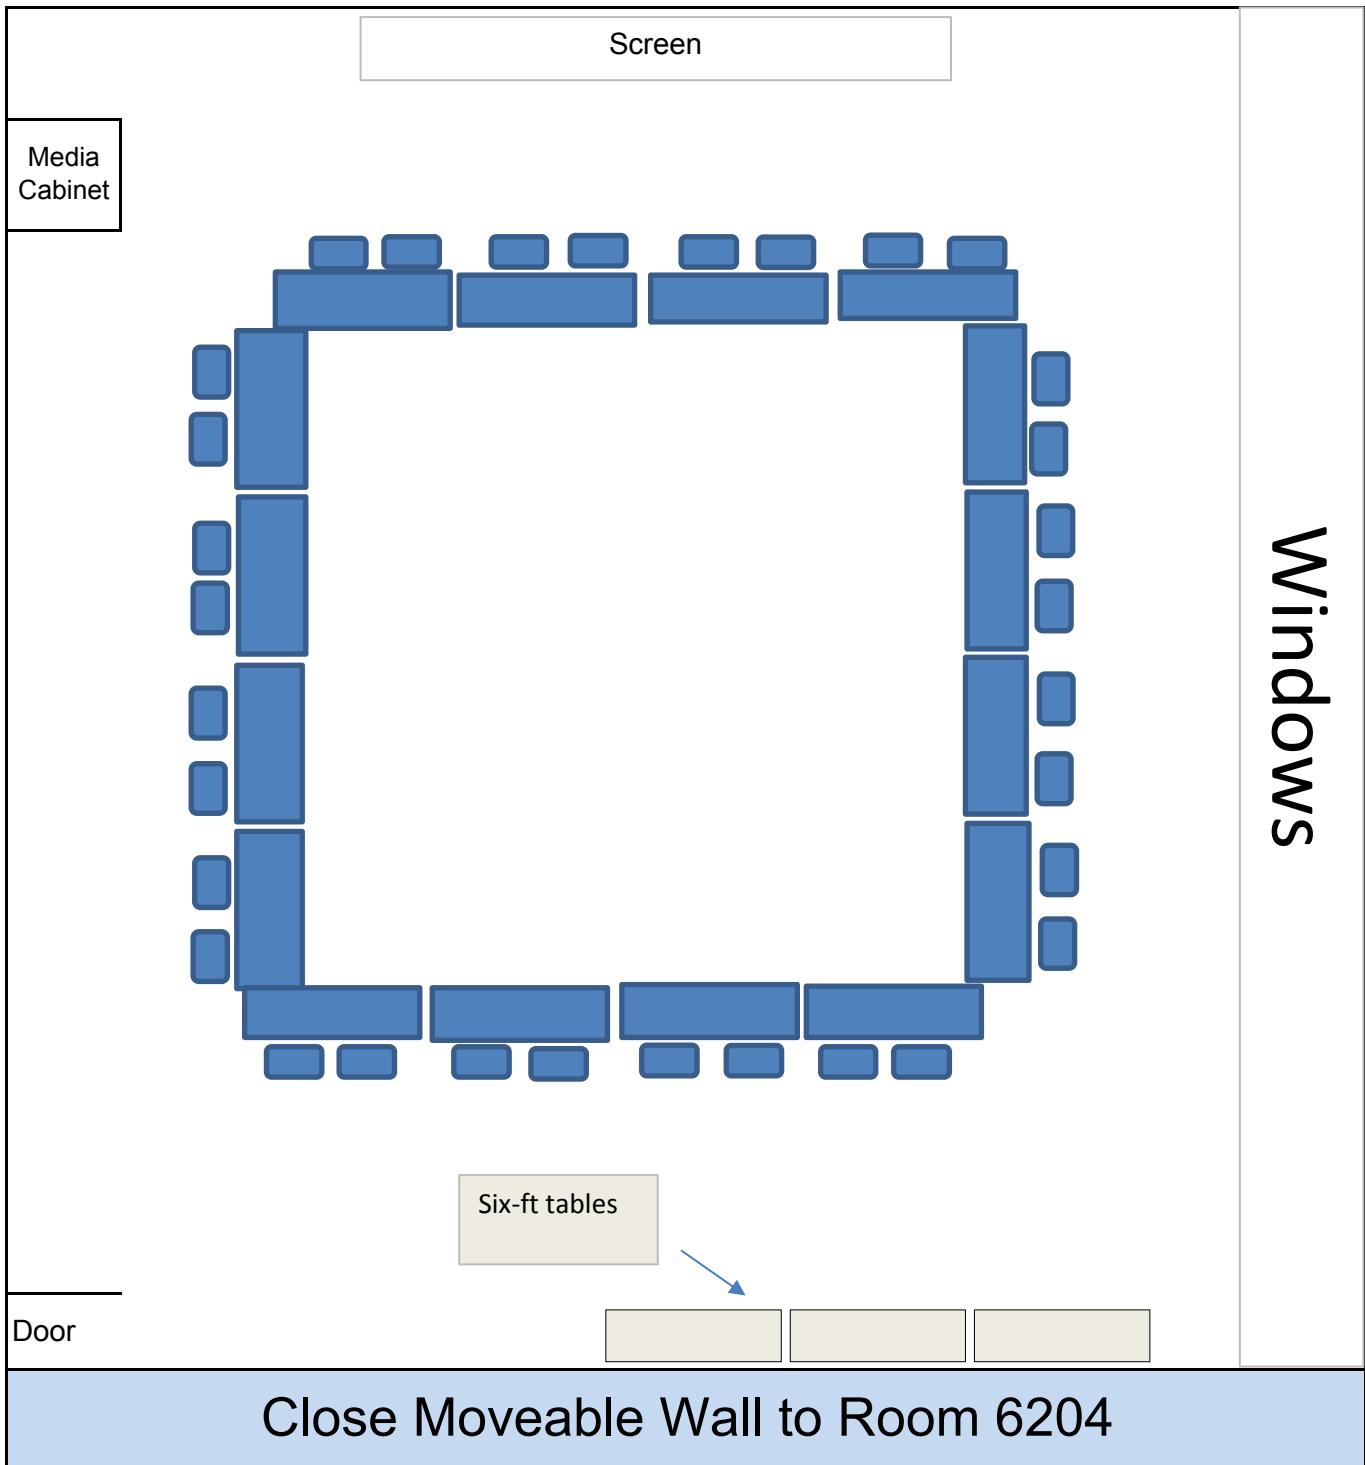

Room 6206
Open Square for 32
Total Room Capacity: 38

Rooms 6206

Estimated Setup Cost: One staff, two hours x \$54 each, \$108. Evening and weekend events require additional charges for standby custodial, possible resetting, media support and public safety.