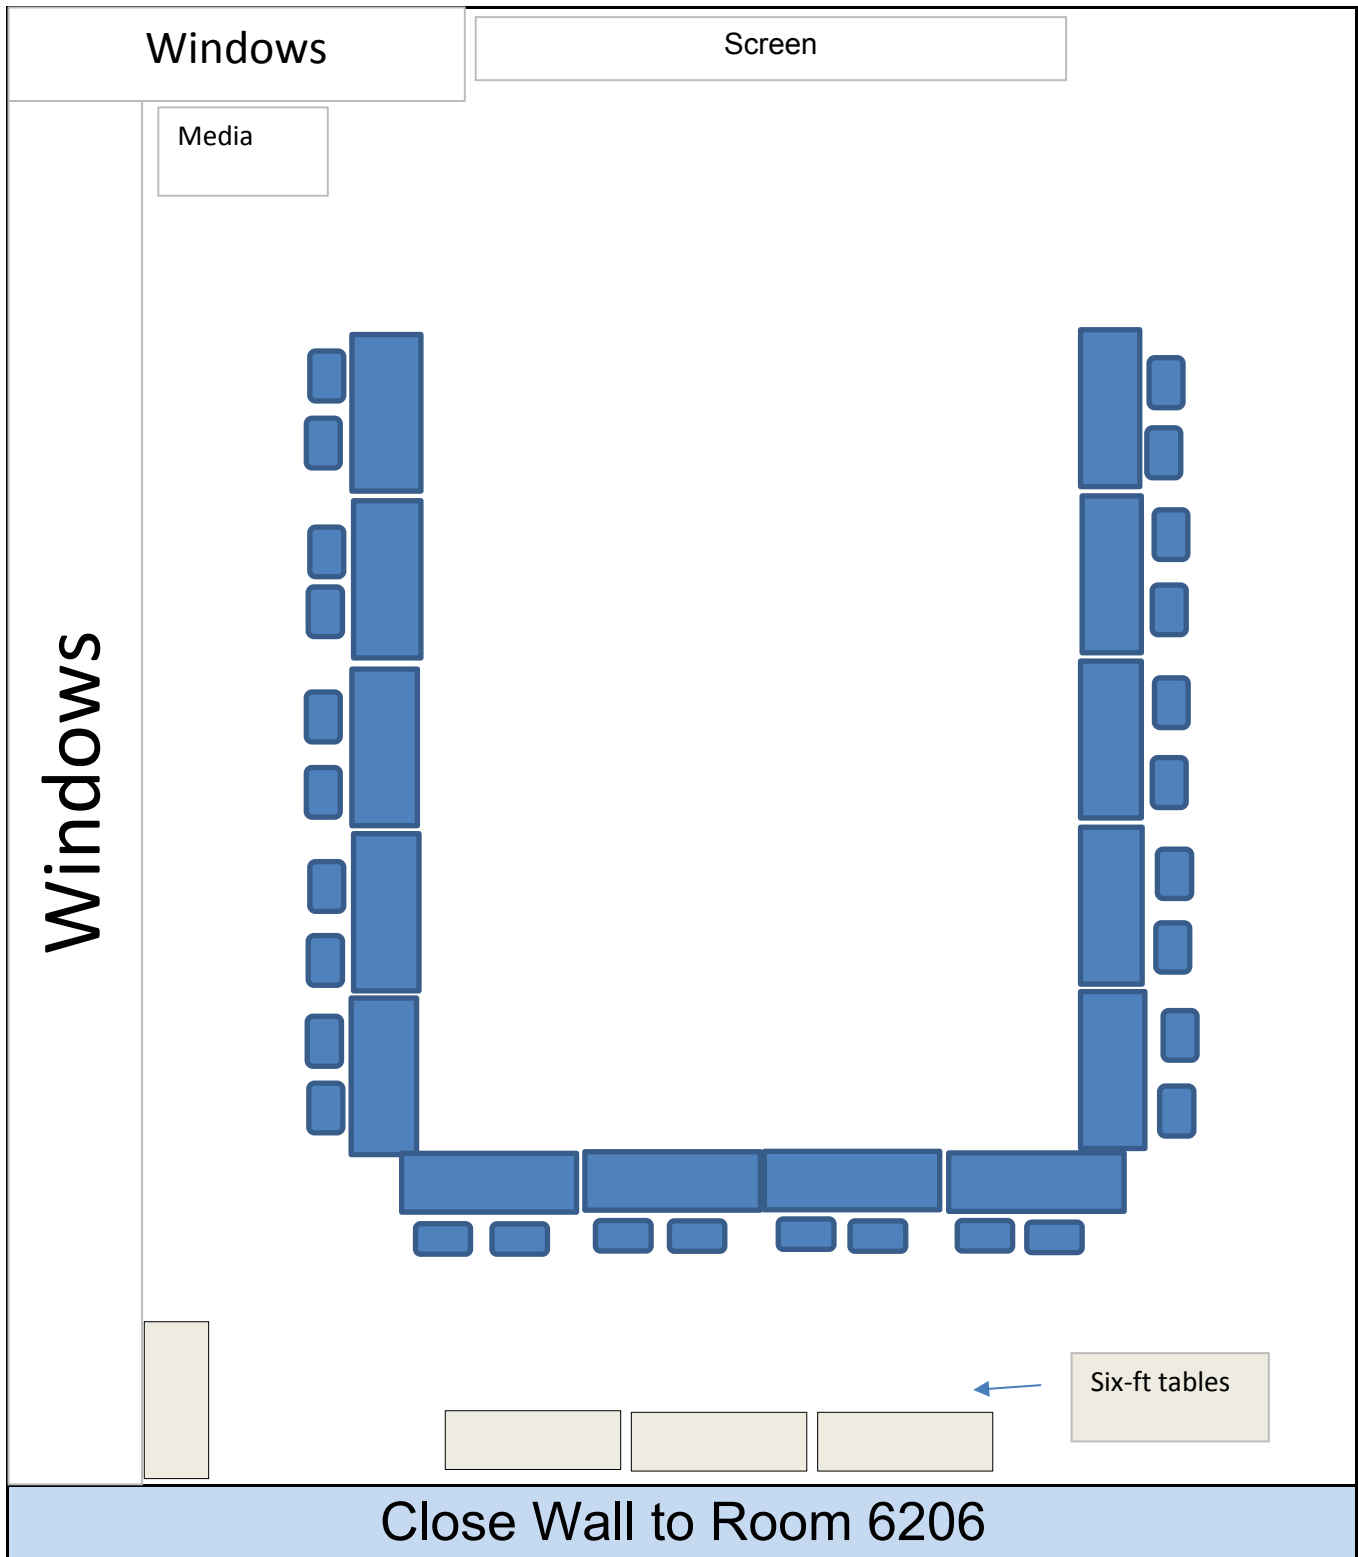

Rooms 6202-6204
U-Shape Setup for 30 people
Total Room Capacity: 112

Rooms 6202-6204

Estimated Setup Cost: Two staff, two hours x \$54 each, \$216.
Evening and weekend events require additional charges for standby custodial, possible resetting, media support and public safety.