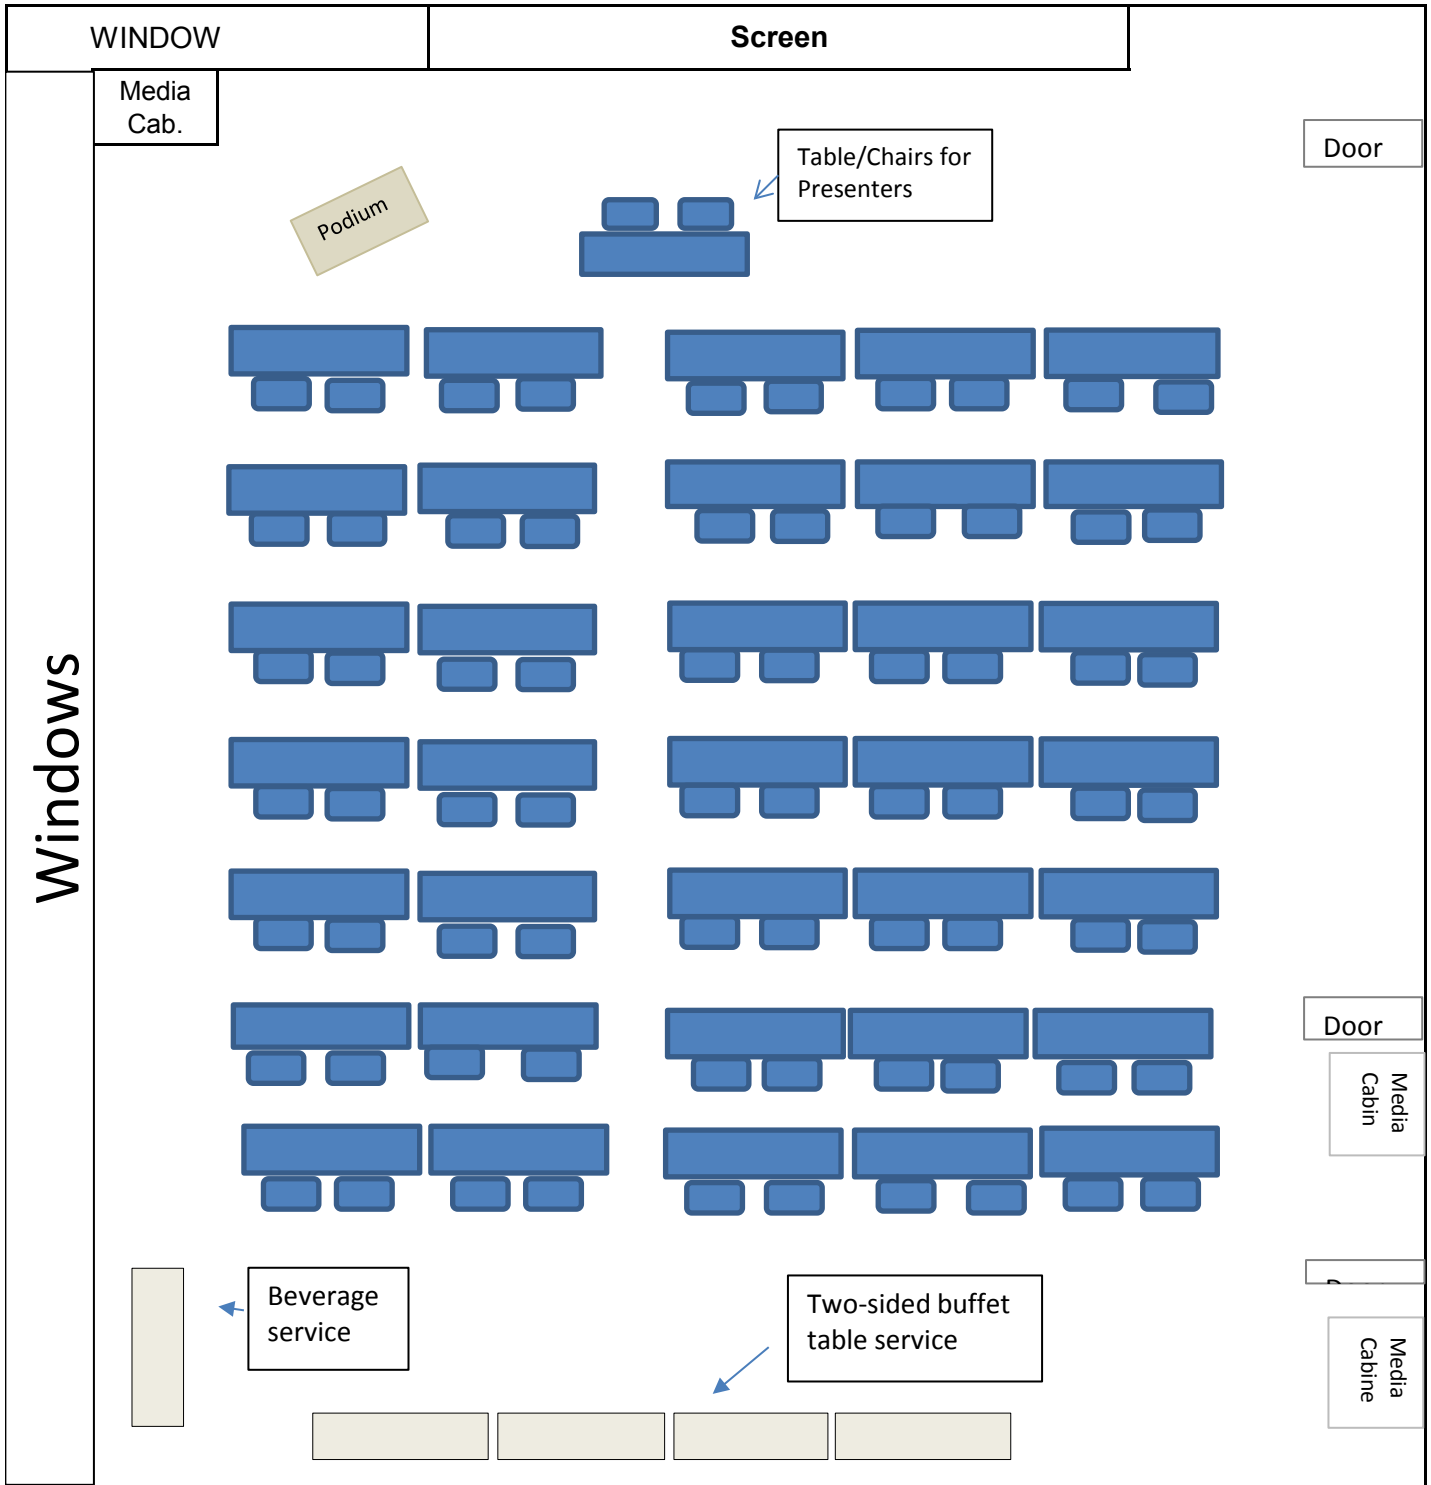

Room 6202-04-06
Classroom Style for 70

Rooms 6202-6204-6206

Estimated Setup Cost: Two staff, two hours x \$54 each, \$216. Evening and weekend events require additional charges for standby custodial, possible resetting, media support and public safety.