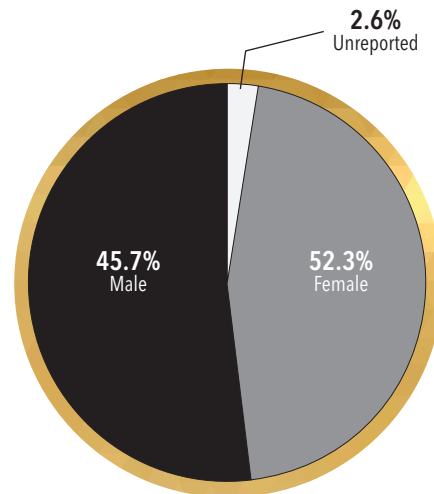

FACT SHEET

2019 - 2020

Skyline College is committed to developing culturally rich and globally informed educational opportunities for an annual population of over 15,000 students. Students can choose from over 95 degree and certificate programs to achieve their educational goals in an affordable and supportive environment. Key transfer agreements set with a wide range of public and private colleges including UC Berkeley, UCLA, UC Davis and San Francisco State University make Skyline College a top destination for students working to transfer to a four-year college or university.

CURRICULUM

- **33** Associate Degree programs
- **28** Associate Degrees for transfer
- **47** Certificate programs
- **1** Bachelor's Degree program
- Honors Transfer Program
- Learning Communities:
  - **SCIENCE & HEALTH** - Allied Health, Automotive, Bio Bridge, Engineering & Technology Scholars;
  - **ARTS & CULTURE** - ASTEP, CIPHER, Kababayan, PACE, Puente;
  - **PUBLIC SERVICE** - Teacher Track, First Year Experience, Legal Careers, Social Justice League

FALL 2019 STUDENT DEMOGRAPHICS

ETHNICITY

GENDER

AGE

FALL 2019 ENROLLMENT

FULL TIME/PART TIME

8,802 Students (Total credit students)

1,217 First-time students

364 International students

7,003 Students in face-to-face courses

3,399 Students in online courses

512 Students in hybrid courses (online and in-person)

3,178 Daytime students

3,368 Evening students

2,256 Day and evening students