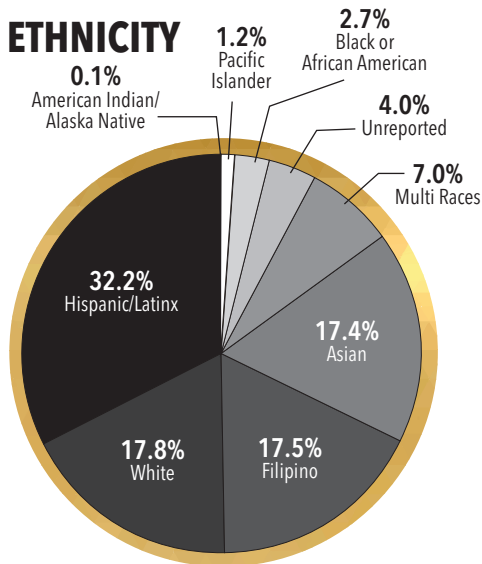

FALL 2019 STUDENT DEMOGRAPHICS

ETHNICITY